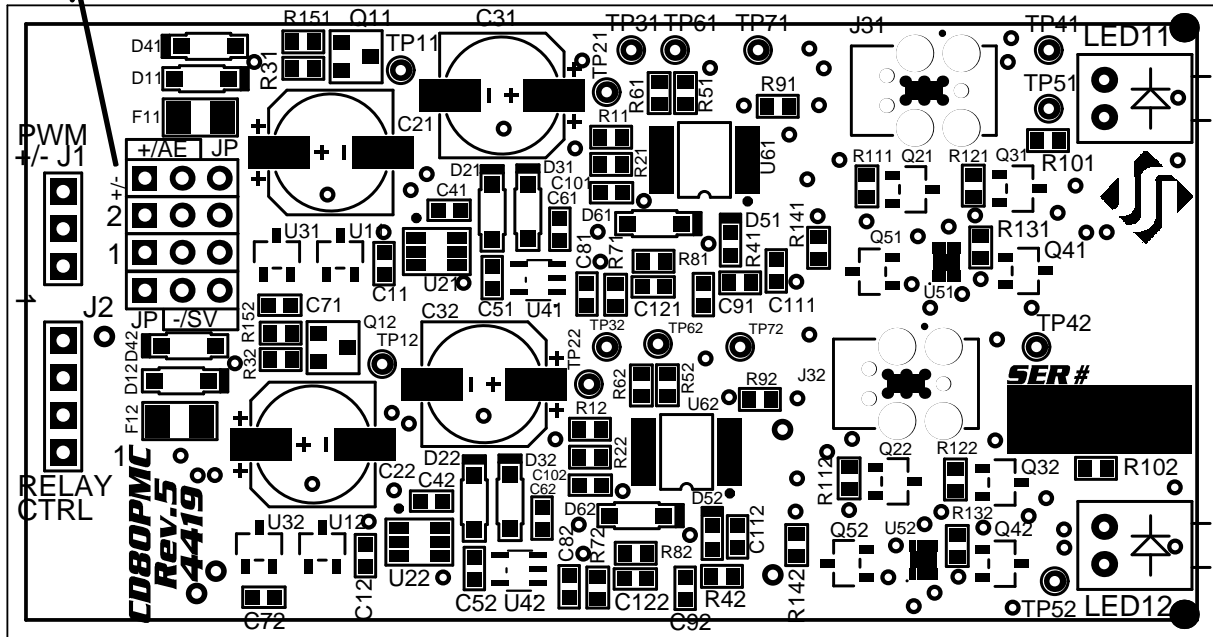

CD80PMC

PWM POLARITY SELECT JUMPERS

4 X JUMPERS

CD80-A AND CD80-AE RACKS

POSITIVE

4 X JUMPERS

CD80-SV (SUPERVISOR) RACKS

NEGATIVE